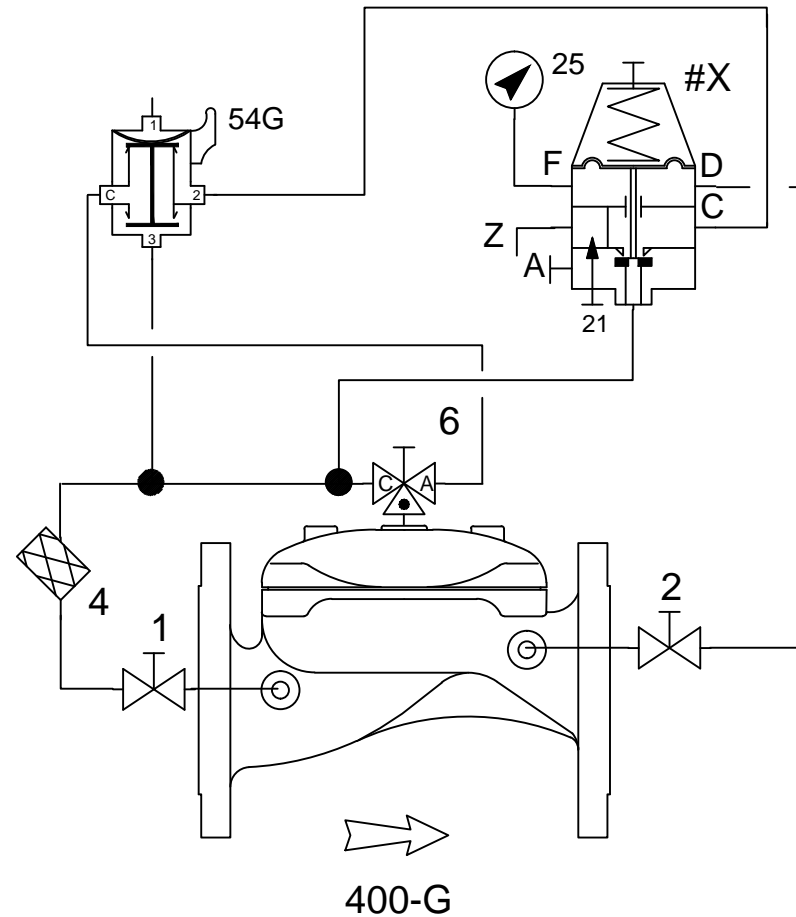

Components	
#1 & 2	Ball valves
#4	Small brass strainer
#6	Large SAGIV
#X	Large brass 3 way pilot
#400G	400 series valves 6" up to 12"
54G	Galit
Tubing	3/8" high pressure nylon
Fittings	Brass

Suitable build for 400 series valves from 6" up to 12" for irrigation applications

Not to Scale 	<b>Bermad Water Technologies</b> 7 Inglewood Drive , Thomastown , Vic 3074 Ph (03) 9464 5949 Fax (03) 9464 2382	Drawn by : Date :
Email Address colin@bermad.com.au	Project : 420BXW pressure reducing c/w GALIT relay	Drawing Number :
Revision Number / Date		